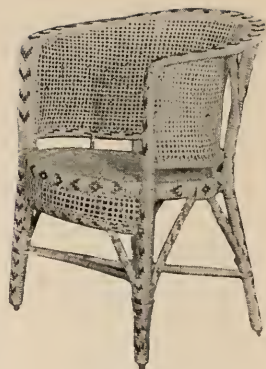

E552—Canton Rattan Chair round shaped back. Natural color. Decorated in black. Price pkd. for shipment **$13.50**