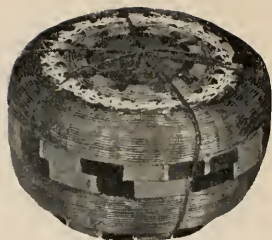

95—Vantine's Chocolate Peppermints. A fine rich cream with a bitter coating. Packed in Japanese box. S. W. 2 lbs.

55—Formosa Oolong Tea in sealed tin containers, packed in Chinese baskets. S. W. 2 lbs.

Price $1.25