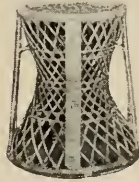

E415—Canton Rattan Stool. Height 17½ ins. Diameter of top 12 ins. Price pkd. for shipment, **$3.50**