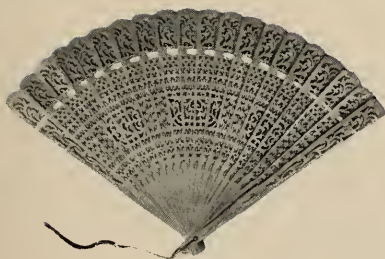

501— Chinese Hand Carved Sandalwood Fan, fragrant with the odor of sandalwood. Size when open $9\frac{1}{2}$ ins. x 14 ins.

Price prepaid **$1.25**