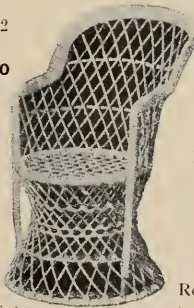

E505 — Child's Rocking Chair of Rattan in natural color. Decorated in black. Height of back 23 ins. Seat 12 ins x 11½ ins. Height of seat 10½ ins. Price pkd. for shipment, **$7.50**

E561—Rocking Chair to match above. Price pkd. for shipment, **$14.50**

E430—Child's Chair. Hour glass shape. Height 21 ins. Diameter of seat 10½ ins. Price pkd. for shipment, **$4.50**