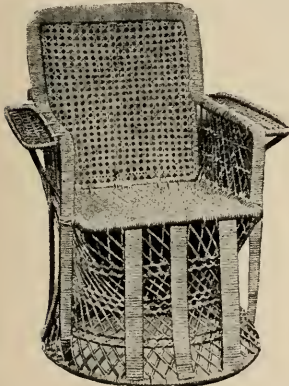

E411—Vantine's Canton Chair. Height of back 38 ins., width of seat 19 ins. Height of seat 17½ ins. Price pkd. for shipment, **$15.00**