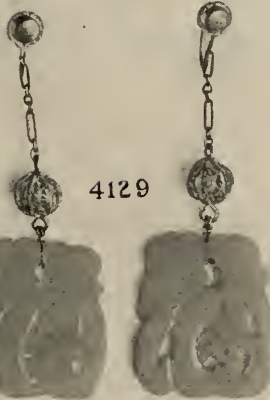

4129

4119—Amethyst Bar Pin. mounting of sterling silver, oxidized finish. Price prepaid **$7.50**

4120—Green Agate Carnelian or Asurite Ring, sterling silver mounting. Price prepaid **$9.50**

4121—Mexican Opal Oxidized Silver Ring. Can also be had in New Zealand Jade, Lapis and Topaz. Price prepaid **$6.50**

4122—Bracelet, set with Lapis, Carnelian, Moss Agate or Green Agate. Oxidized silver mounting, very unique. Price prepaid **$7.50**

4123—All Silver Ring, Oxidized finish, Scarab design. Price prepaid **$5.00**

4124—Chinese Oxidized Silver Ring, with 14-kt. raised Chinese Character, meaning "Good Luck." Price prepaid **$3.00**

4125—Carnelian Drop Earrings, Oxidized silver mounting. Price prepaid **$5.00**

4126—Swiss Lapis or Chinese Jade Earrings, oxidized silver mounting. Price prepaid **$5.00**

4127—Mexican Opal Ring, oxidized silver mounting, with raised design in 14-kt. gold. Can also be had in Amethyst, Topaz or Swiss Lapis. Price prepaid **$7.00**

4128—Asurite Silver Ring, the same design can be had set with green agate or carnelia. Price prepaid **$6.00**

4129—Carved White Jade Pendant Earrings, silver mounting. Price prepaid **$6.00**

4130—Chinese Jade Ring, oxidized silver mounting. Can also be had in bloodstone. Price prepaid **$6.50**

4131—Amazonite, cut in the form of an Egyptian Scarab, Sterling silver mounting. The same design comes set with Swiss Lapis or Carnelian. Price prepaid **$6.50**

If you buy at Vantine's you will be proud to say so