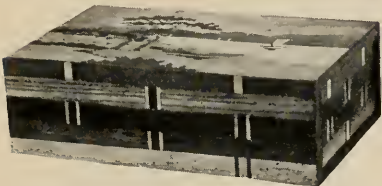

5050—Hakone Inlaid Wood Trick Box, suitable for cigars or cigarettes, etc. Size $2\frac{1}{4}$ ins. x $4\frac{1}{2}$ ins. x $7\frac{1}{4}$ ins. Price prepaid **$1.00**