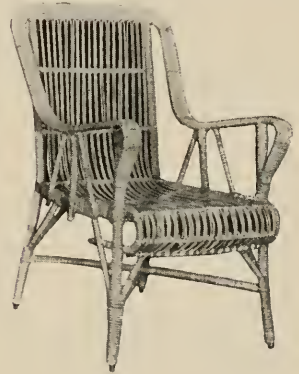

E558—Hong Kong Club Chair. Height of back 37 ins. Seat 19 ins. x 20½ ins. Height of seat 17½ ins. Price pkd. for shipment, **$14.00**