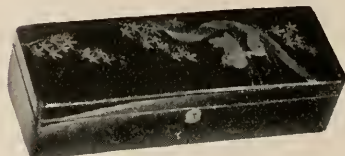

115—Japanese Lacquered Wood Glove Box, with lock and key. Beautifully decorated in a floral and Mandarin duck design, mother-of-pearl effect. It matches Handkerchief Box No. 114. Two sizes:

Size 2½ ins. x 3½ ins. x 11 ins.	Price prepaid $1.75
Size 3 ins. x 4½ ins. x 12 ins.	Price prepaid 2.50
Set of two	Price prepaid 4.00