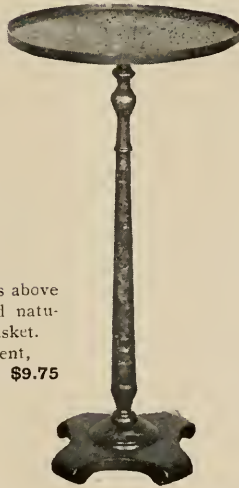

E617—Same table as above with black stand and natural color tray and basket.

Price pkd. for shipment, **$9.75**