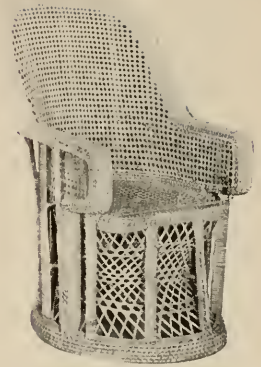

E412—Vantine's Canton Rattan Chair, 43 ins. high. Seat 18 ins x 18 ins. Price pkd. for shipment, **$22.50**