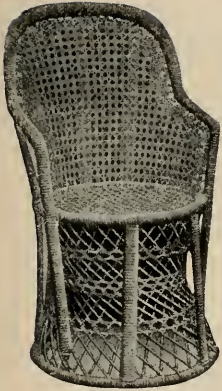

Price pkd. for shipment **\$32.50**

We aim to forward all orders 24 hours after receiving

E410—Vantine's Canton Chair. Hour glass style. Height of back 37 ins. Diameter of seat 18 ins. Height of seat 17½ ins. Price pkd. for shipment, **\$15.00**